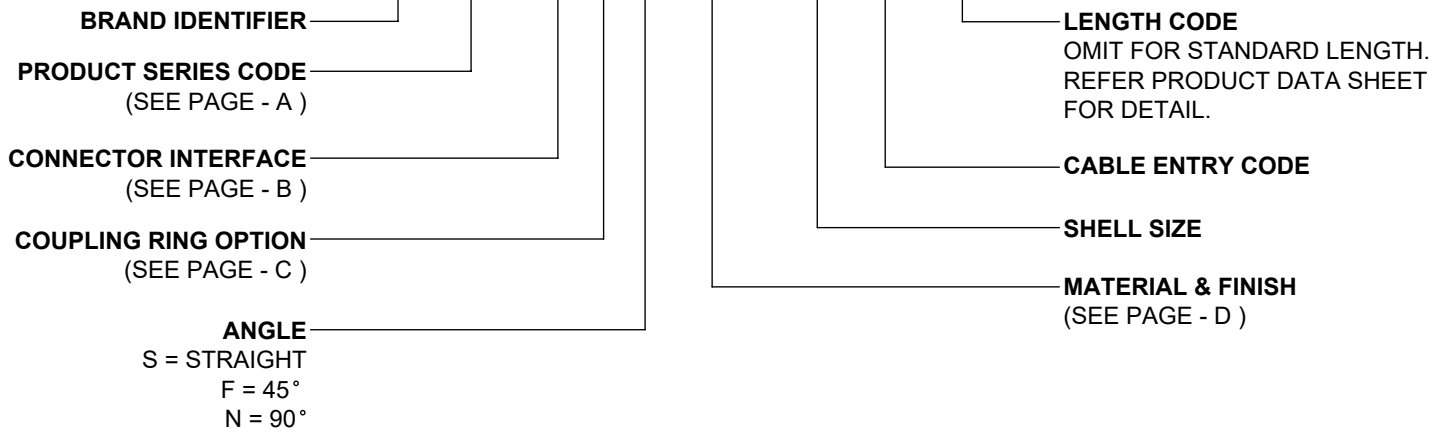

# PART NUMBER BREAKDOWN FOR STANDARD CIRCULAR ADAPTERS

**TB 21 - A 3 N VB - 18 09 - 8**

# PART NUMBER BREAKDOWN FOR CABLE CLAMP ADAPTERS

**TB 110-04 - H 3 N VB - 15 05 - A - 8**

\*\*This indicates general part number breakdown only,  
For more detail go to respective series data sheets.

THIS DRAWING IS COPYRIGHT AND  
THE PROPERTY OF TURBO INDIA  
INTERCONNECT SOLUTIONS. IT MUST  
NOT BE COPIED, USED FOR  
MANUFACTURE OR OTHERWISE  
DISCLOSED WITHOUT PRIOR WRITTEN  
CONSENT OF THE COMPANY.