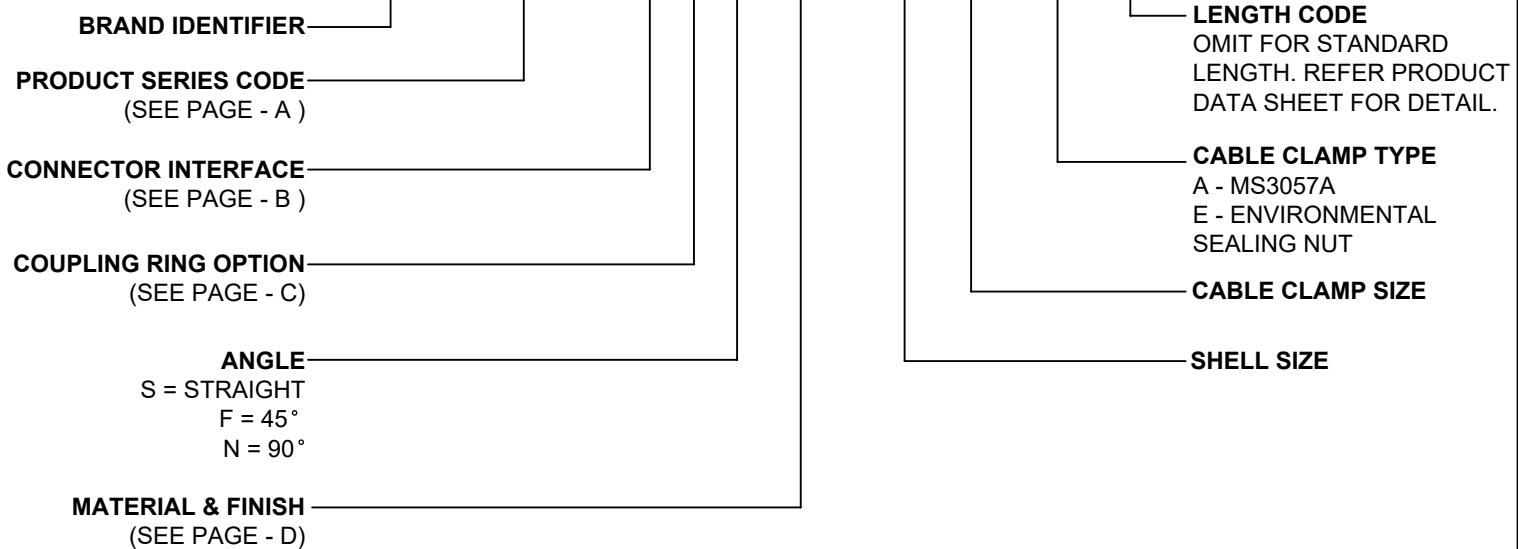

# PART NUMBER BREAKDOWN FOR STANDARD CIRCULAR ADAPTERS

**TB 21 - A 3 N VB - 18 09 - 8**

# PART NUMBER BREAKDOWN FOR CABLE CLAMP ADAPTERS

**TB 110-04 - H 3 N VB - 15 05 - A - 8**

\*\*This indicates general part number breakdown only,  
For more detail go to respective series data sheets.

THIS DRAWING IS COPYRIGHT AND  
THE PROPERTY OF TURBO INDIA  
INTERCONNECT SOLUTIONS. IT MUST  
NOT BE COPIED, USED FOR  
MANUFACTURE OR OTHERWISE  
DISCLOSED WITHOUT PRIOR WRITTEN  
CONSENT OF THE COMPANY.